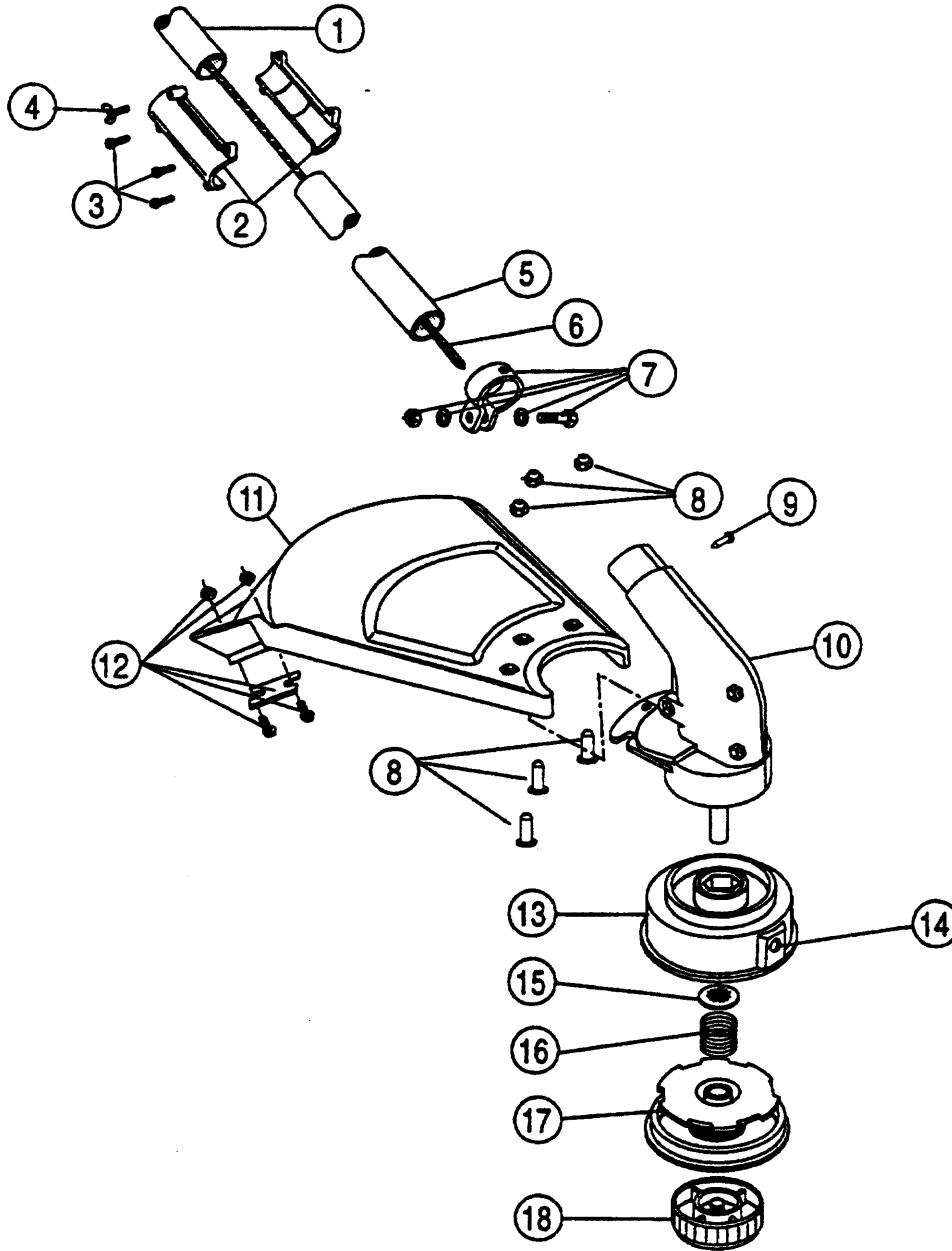

LOWER BOOM & CUTTING HEAD ASSEMBLY - RYOBI 960r

(Serial no. 411088141 and greater)

Item	Part No.	Description
1	181105	Housing, Upper Drive
2	153671	Split Boom Coupling Set
3	683074	Screw, Coupling Set
4	147643	Screw, Wing (qty 1)
5	181106	Housing, Lower Drive
6	180406	Shaft, Flexible Drive
7	153597	Clamp Assembly
8	180547	Hardware, Guard Mounting
9	145569	Screw, Anti-Rotation
10	180549	Gearbox
11	180548	Guard, Cutting Head
12	180553	Blade Assembly
13	153619	Spool, Outer W/Eyelet

Item	Part No.	Description
14	145566	Eyelet
15	610660	Retainer
16	610317	Spring
17	153600	Reel, Inner
18	153066	Bump Head Knob Assembly

Optional Accessories

- 610375 Monoflail Cutting Line (50 ft)
- 153577 Spool and Line (30 ft) Assembly
- 682075 Shoulder Strap Assembly
- 181100 Oil, SAE 30 100ml Bottle
- 181101 Spout, Oil Fill
- not shown