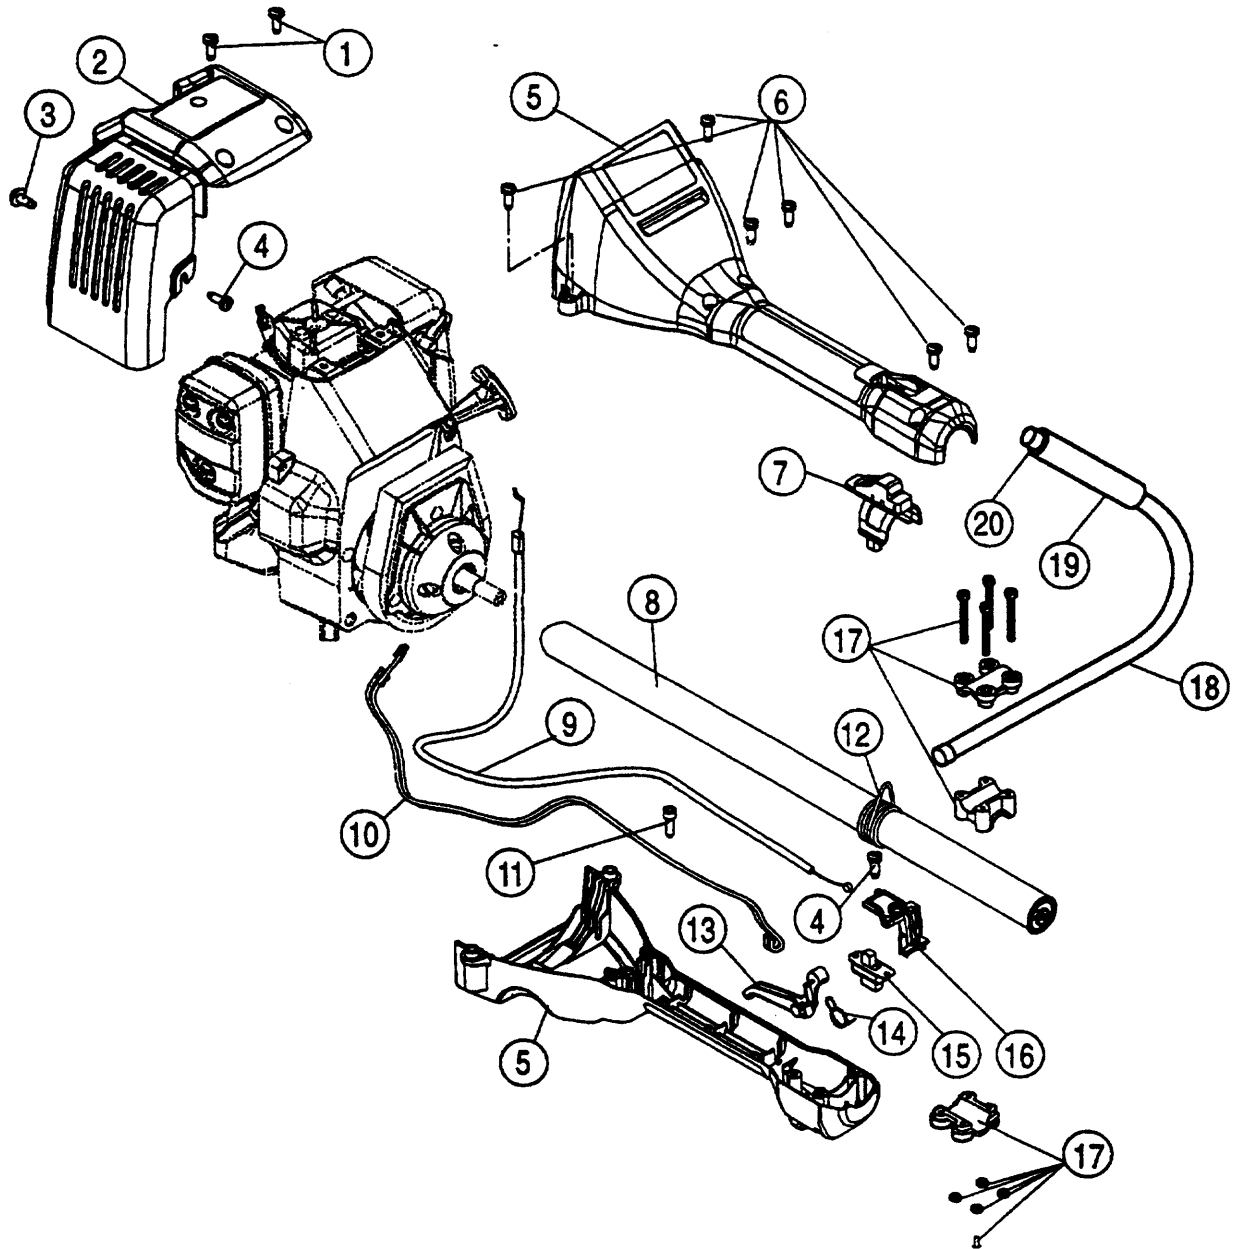

Item Part No. Description

15	181014	Follower, Cam
16	181015	Cam Gear
17	181016	Seal
18	181017	Crankcase W/Power Shaft (includes items 11, 12 & 17)
19	181018	Gasket, Oil Pan
20	181019	Pan, Oil
21	181020	Screw, M5 X 15.8mm (6 required)
22	181021	O-Ring
23	181022	Plug, Oil Fill (includes item 22)
*	181023	Piston and Rod Assembly (items 6-10)
*	181024	Engine Gasket Kit
*		not shown

CLUTCH, STARTER MODULE & FUEL TANK ASSEMBLIES -

RYOBI 920r, 960r, 970r, 990r

(Serial no. 411088141 and greater)

Item	Part No.	Description
1	612468	Spring, Compression
2	181070	Screw, M5 X 32mm
3	181071	Housing, Clutch
4	180232	Drum, Clutch
*	181102	Clutch Housing Assembly W/Drum (items 3 & 4)
5	181072	Isolator
6	181073	Clutch
7	181074	Washer, Clutch
*	181087	Starter Module Assembly (items 8-13, 15 & 16)
8	181075	Housing, Starter
9	613102	Spring, Starter
10	180535	Pulley, Starter
11	613103	Rope, Starter

Item	Part No.	Description
12	181076	Retainer, Starter Pulley
13	181077	Screw, M4 X 12.7mm
14	181078	Retainer, Rope Guide
15	611061	Guide, Rope
16	181079	Handle, Starter
17	181080	Screw, Fuel Tank Bracket
18	181081	Bracket, Fuel Tank
19	181082	Tank, Fuel (includes items 20, 22 & 23)
20	181083	Cap, Fuel
21	181084	Pad, Fuel Tank
22	181085	Fuel Line Assembly W/Filter
23	181086	Line, Fuel Return

* not shown

HANDLE & UPPER BOOM ASSEMBLY - RYOBI 920r, 960r, 970r, 990r

(Serial no. 411088141 and greater)

Item	Part No.	Description
1	181020	Screw, M5 X 15.8mm
2	181088	Cover, Engine
3	181089	Screw, M5 X 15.78mm SEMS
4	181104	Screw, Engine Cover
5	181090	Handle, Assembly
3	181070	Screw, M5 X 32mm
7	181091	Slide, Switch
3	181092	Housing, Upper Drive (920r, 970r, and 990r only)
3	181105	Housing, Upper Drive (960r only)
9	181093	Cable, Throttle
10	181094	Lead, Wire 18" (2 required)