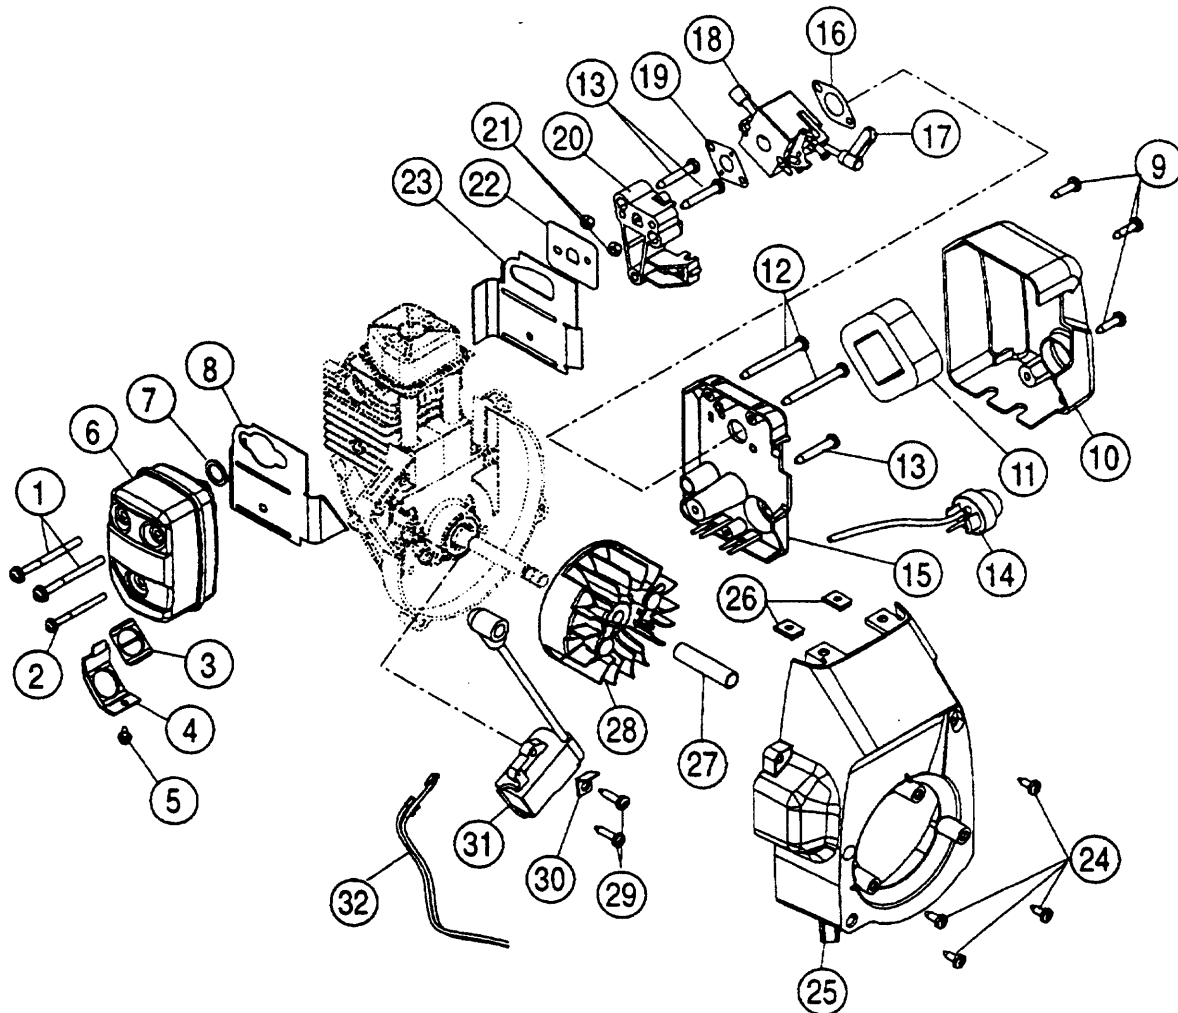

CARBURETOR & MUFFLER ASSEMBLIES - RYOBI 920r, 960r, 970r, 990r

(Serial no. 411088141 and greater)

<u>Item</u>	<u>Part No.</u>	<u>Description</u>	<u>Item</u>	<u>Part No.</u>	<u>Description</u>
1	181043	Screw, Muffler Mounting	20	181060	Insulator, Carb Mount
2	181044	Screw, Muffler Mounting	21	181034	Nut, Hex 5M
3	180890	Screen, Spark Arrestor	22	181061	Gasket, Intake
4	181045	Cover, Screen	23	181062	Baffle, Intake
5	181046	Screw, Screen Cover	24	181003	Screw, M5 X 18.7mm
6	181047	Muffler (includes items 1-5 & 7)	25	181063	Housing, Fan
7	181048	Gasket, Muffler	26	181064	Nut, Tinnerman
8	181049	Baffle, Muffler	27	181065	Spacer
9	181050	Screw, Air Filter Cover	28	153624	Flywheel
10	181051	Cover, Air Filter	29	181066	Screw, Module
11	180350	Filter, Air	30	611063	Tab, Ground
12	181052	Screw, Air Filter Base (52.5mm)	31	181067	Module, Ignition
13	181053	Screw, M5 X 29mm	32	181094	Lead, Wire 18" (2 required)
14	181054	Primer and Line Assembly	*	610676	Key, Flywheel
15	181055	Base, Air Filter	*	180142	Flywheel Starter Pawl Repair Kit
16	181056	Gasket	*	181068	O.E.M. Carburetor Repair Kit
17	181057	Lever, Choke	*	181069	Gasket-Diaphragm Repair Kit
18	181058	Carburetor W/Choke Lever	*		not shown
19	181059	Gasket