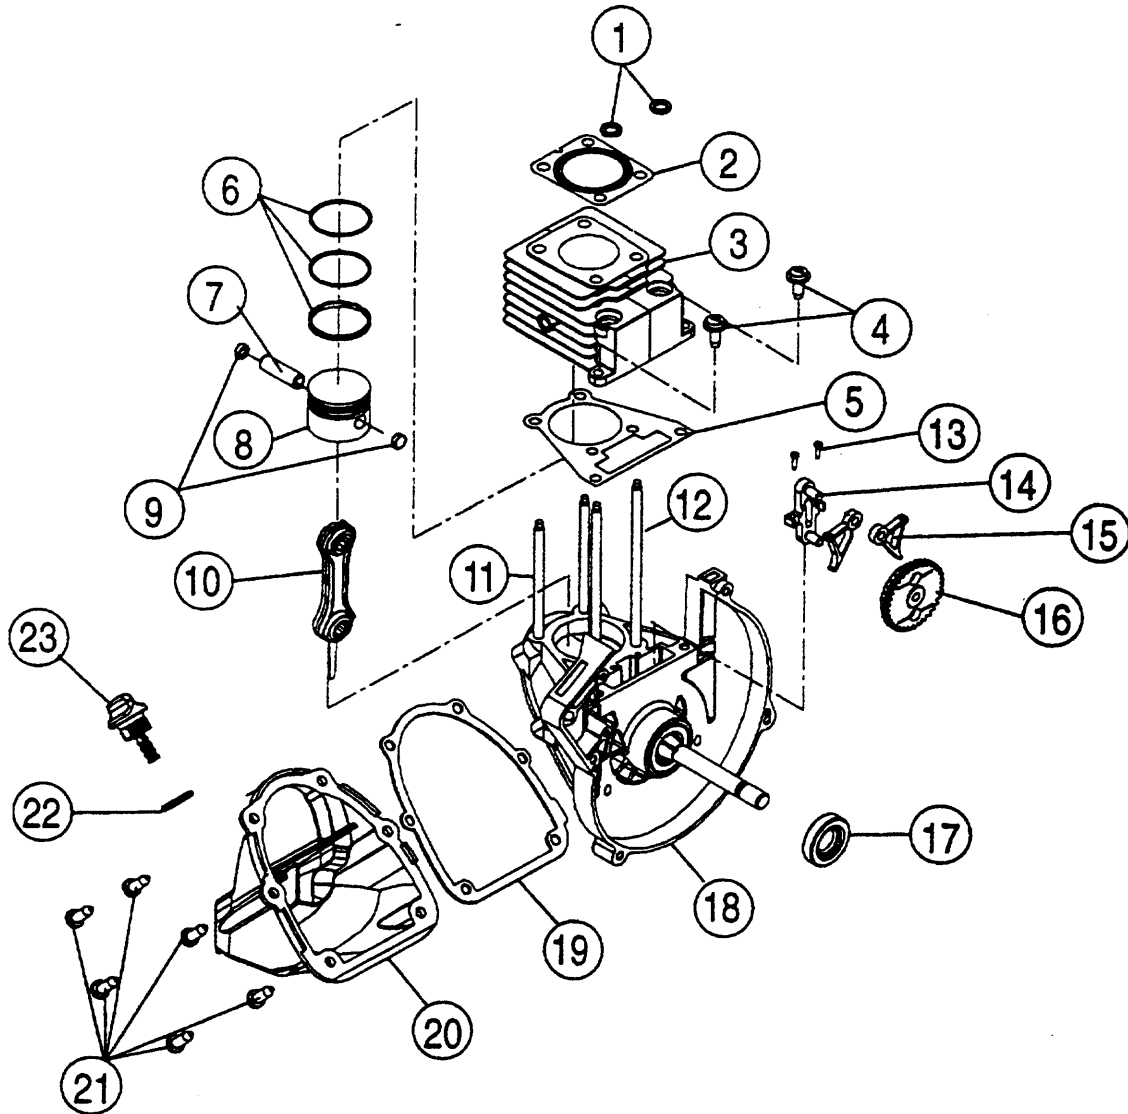

CYLINDER & CRANKCASE ASSEMBLY - RYOBI 920r, 960r, 970r, 990r

(Serial no. 411088141 and greater)

Item Part No. Description

1	181000	O-Ring, Push Rod Tube
2	181001	Gasket, Cylinder Head
3	181002	Cylinder
4	181003	Screw, M5 X 18.7mm
5	181004	Gasket, Cylinder
6	181005	Piston Ring Set
7	181006	Pin, Wrist
8	181007	Piston
9	181008	Button, Wrist Pin
10	181009	Rod, Connecting
11	181010	Cylinder Stud (83.5mm)
12	181011	Cylinder Stud (115.5mm)
13	181012	Screw, Cam Bracket
14	181013	Bracket, Cam

Item Part No. Description

15	181014	Follower, Cam
16	181015	Cam Gear
17	181016	Seal
18	181017	Crankcase W/Power Shaft (includes items 11, 12 & 17)
19	181018	Gasket, Oil Pan
20	181019	Pan, Oil
21	181020	Screw, M5 X 15.8mm (6 required)
22	181021	O-Ring
23	181022	Plug, Oil Fill (includes item 22)
*	181023	Piston and Rod Assembly (items 6-10)
*	181024	Engine Gasket Kit
*		not shown

CYLINDER HEAD ASSEMBLY - RYOBI 920r, 960r, 970r, 990r

(Serial no. 411088141 and greater)

<u>Item</u>	<u>Part No.</u>	<u>Description</u>
1	181025	Screw, Valve Cover
2	181026	Hose, Breather
3	181027	Breather Assembly
4	181028	Cover, Valve
5	181029	Gasket, Valve Cover
6	181030	Nut, Rocker Adjusting
7	181031	Pivot, Rocker Arm
8	181032	Arm, Rocker
9	181033	Rod, Push
10	181034	Nut, Hex 5M
11	181035	Washer
12	181036	Guide, Push Rod
13	181037	Retainer, Valve Spring
14	181038	Spring, Valve
15	181039	Head, Cylinder
16	181040	Valve
17	180852	Spark Plug
*	181041	Cylinder Head Assembly (items 13-16)
*	181042	Short Block Assembly (all items from pages 2 & 3)
*		not shown

Item	Part No.	Description
12	181076	Retainer, Starter Pulley
13	181077	Screw, M4 X 12.7mm
14	181078	Retainer, Rope Guide
15	611061	Guide, Rope
16	181079	Handle, Starter
17	181080	Screw, Fuel Tank Bracket
18	181081	Bracket, Fuel Tank
19	181082	Tank, Fuel (includes items 20, 22 & 23)
20	181083	Cap, Fuel
21	181084	Pad, Fuel Tank
22	181085	Fuel Line Assembly W/Filter
23	181086	Line, Fuel Return